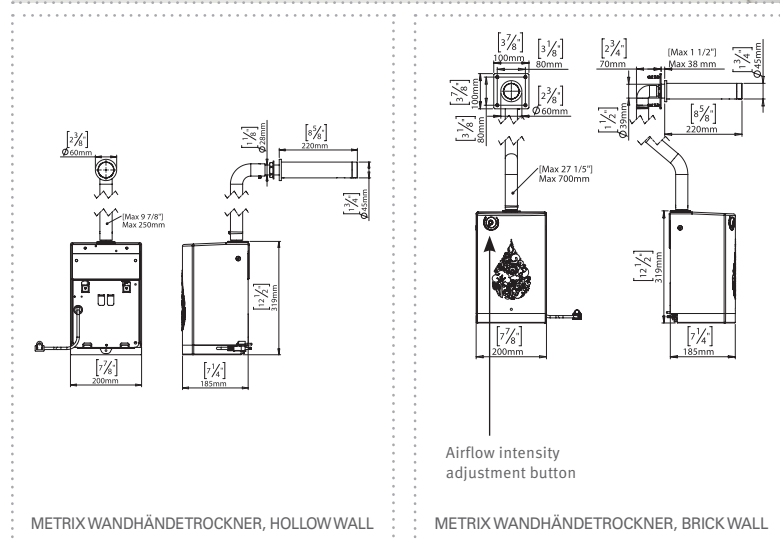

METRIX WANDHÄNDETROCKNER

TOUCH-FREE ELECTRONIC WALL MOUNTED HAND DRYER

SPECIFICATIONS

Touch free electronic hand dryer for wall mounted installations. Powered by 110V-120/220V-240V AC. Hand dryer will automatically shut off after being used for more than 60 seconds. Sensor settings can be customized by remote control.

OPERATION

Touch free electronic hand dryer. The hand dryer is activated automatically when the user places hands under the opening and the IR sensor sends a signal to the electronic unit sending out air.

METRIX WANDHÄNDETROCKNER, HOLLOW WALL

METRIX WANDHÄNDETROCKNER, BRICK WALL

ADVANTAGES

BARRIER FREE

GERM FREE

ADJUSTABLE SETTINGS

EASY TO INSTALL

PRODUCT AT A GLANCE	
Installation	Wall mounted (hollow or brick wall), Motor
Operating Voltage	110V-120/220V-240V AC, 50/60 Hz, 0.84-1.0kW
Motor Thermal Protection	Auto resetting thermostat turns unit off, 120V at 125°C (257°F), 240V at 95°C (203°F)
Heater Thermal Protection	Auto resetting thermostat turns unit off at 85°C (185°F). Thermal fuse cuts unit at 142°C (288°F)
Standby Power	0.3-0.4W
Timing Protection	60 seconds auto shut off
Sensing Range	220 mm ± 20 mm, adjustable
Drip Proof	IP21